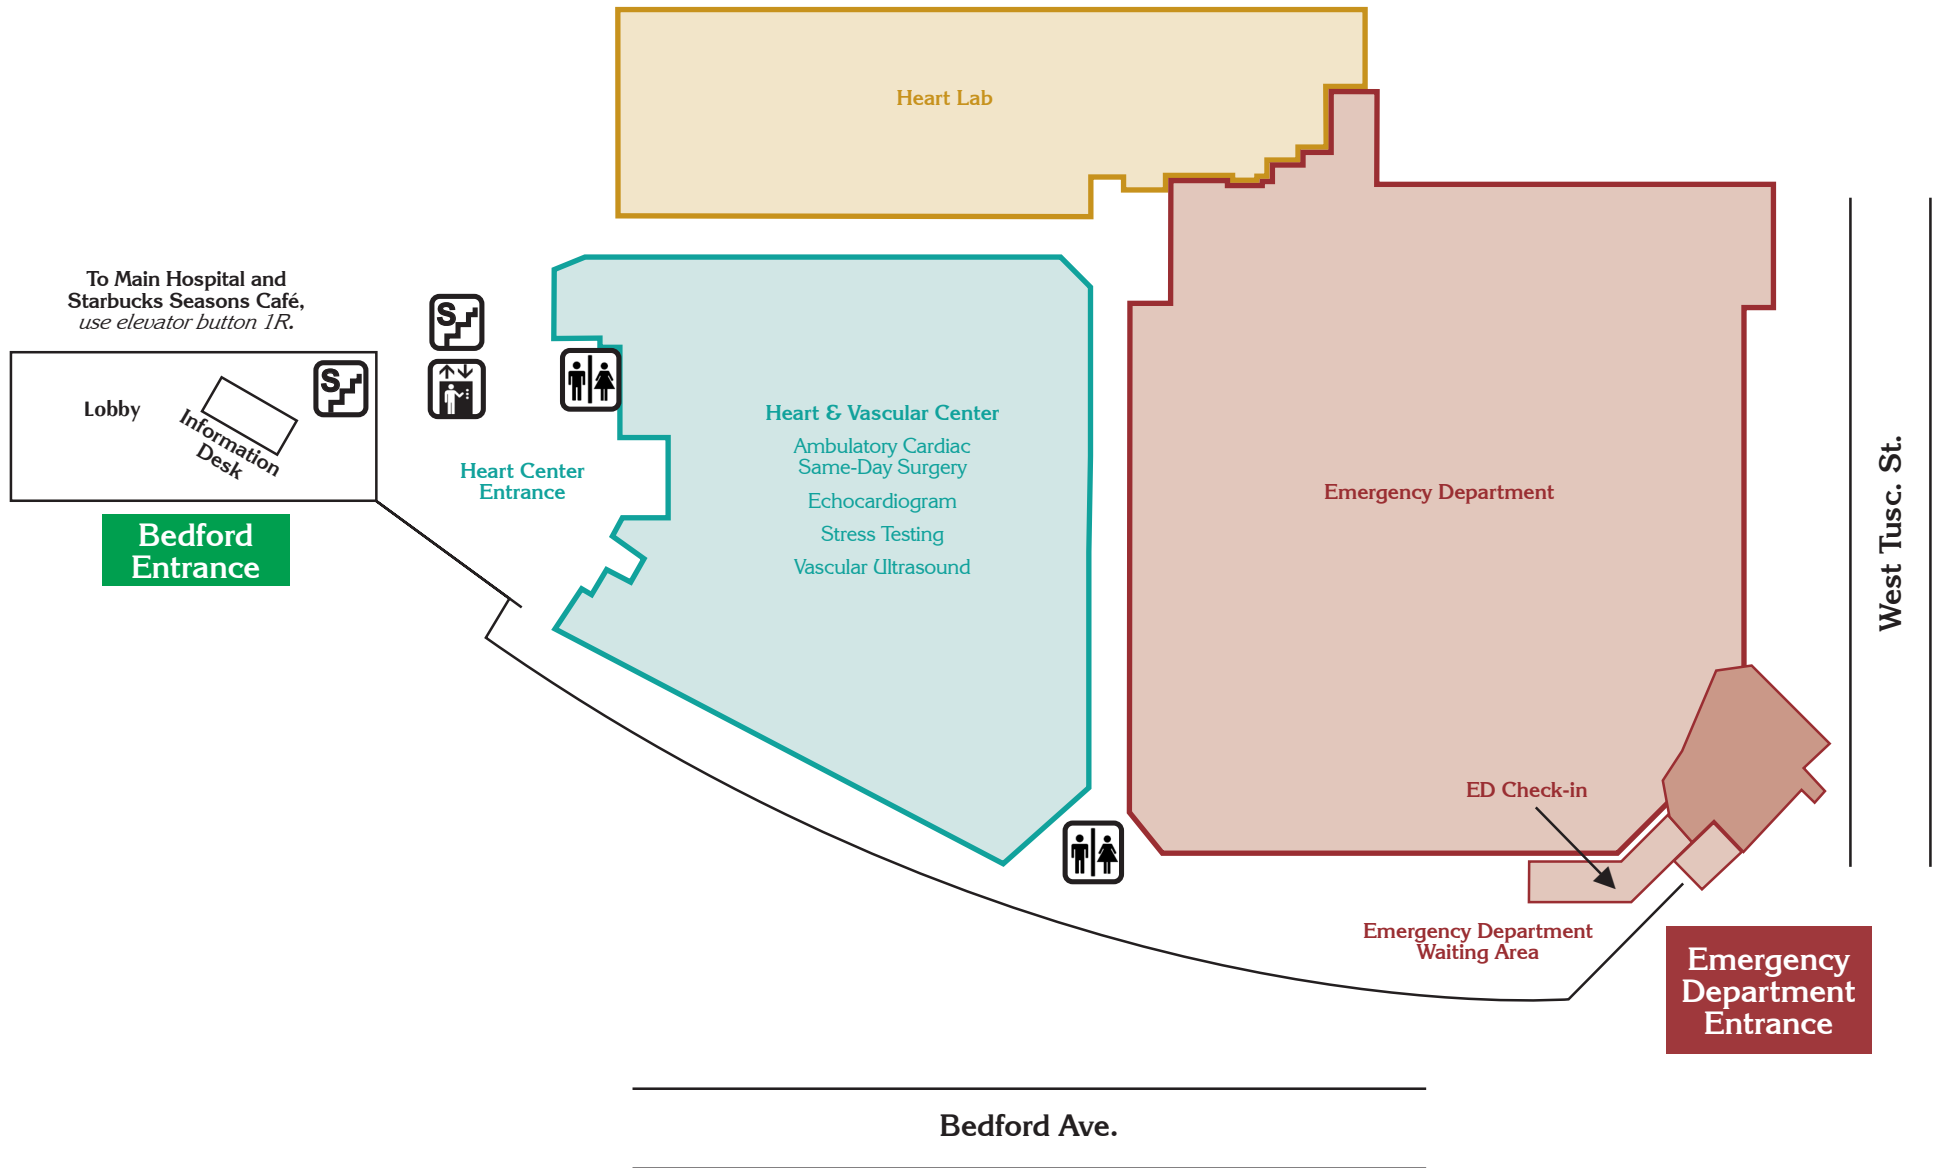

Public Stairs

Restroom

Sixth St.

Four North

Waiting Area

Four East

Bedford Ave.

Four South

Seventh St.

Main Hospital Fifth Floor

LEGEND

-  Public Elevators
-  Public Stairs
-  Restroom

Seventh St.

Bedford Ave.

Main Hospital Sixth Floor

LEGEND

-  Public Elevators
-  Public Stairs
-  Restroom

Bedford Building First Floor

LEGEND

- Public Elevators
- Public Stairs
- Restroom

To Main Hospital and Starbucks Seasons Café, use elevator button 1R.

Lobby

Information Desk

Bedford Entrance

Heart Center Entrance

Heart & Vascular Center

- Ambulatory Cardiac
- Same-Day Surgery
- Echocardiogram
- Stress Testing
- Vascular Ultrasound

Emergency Department

ED Check-in