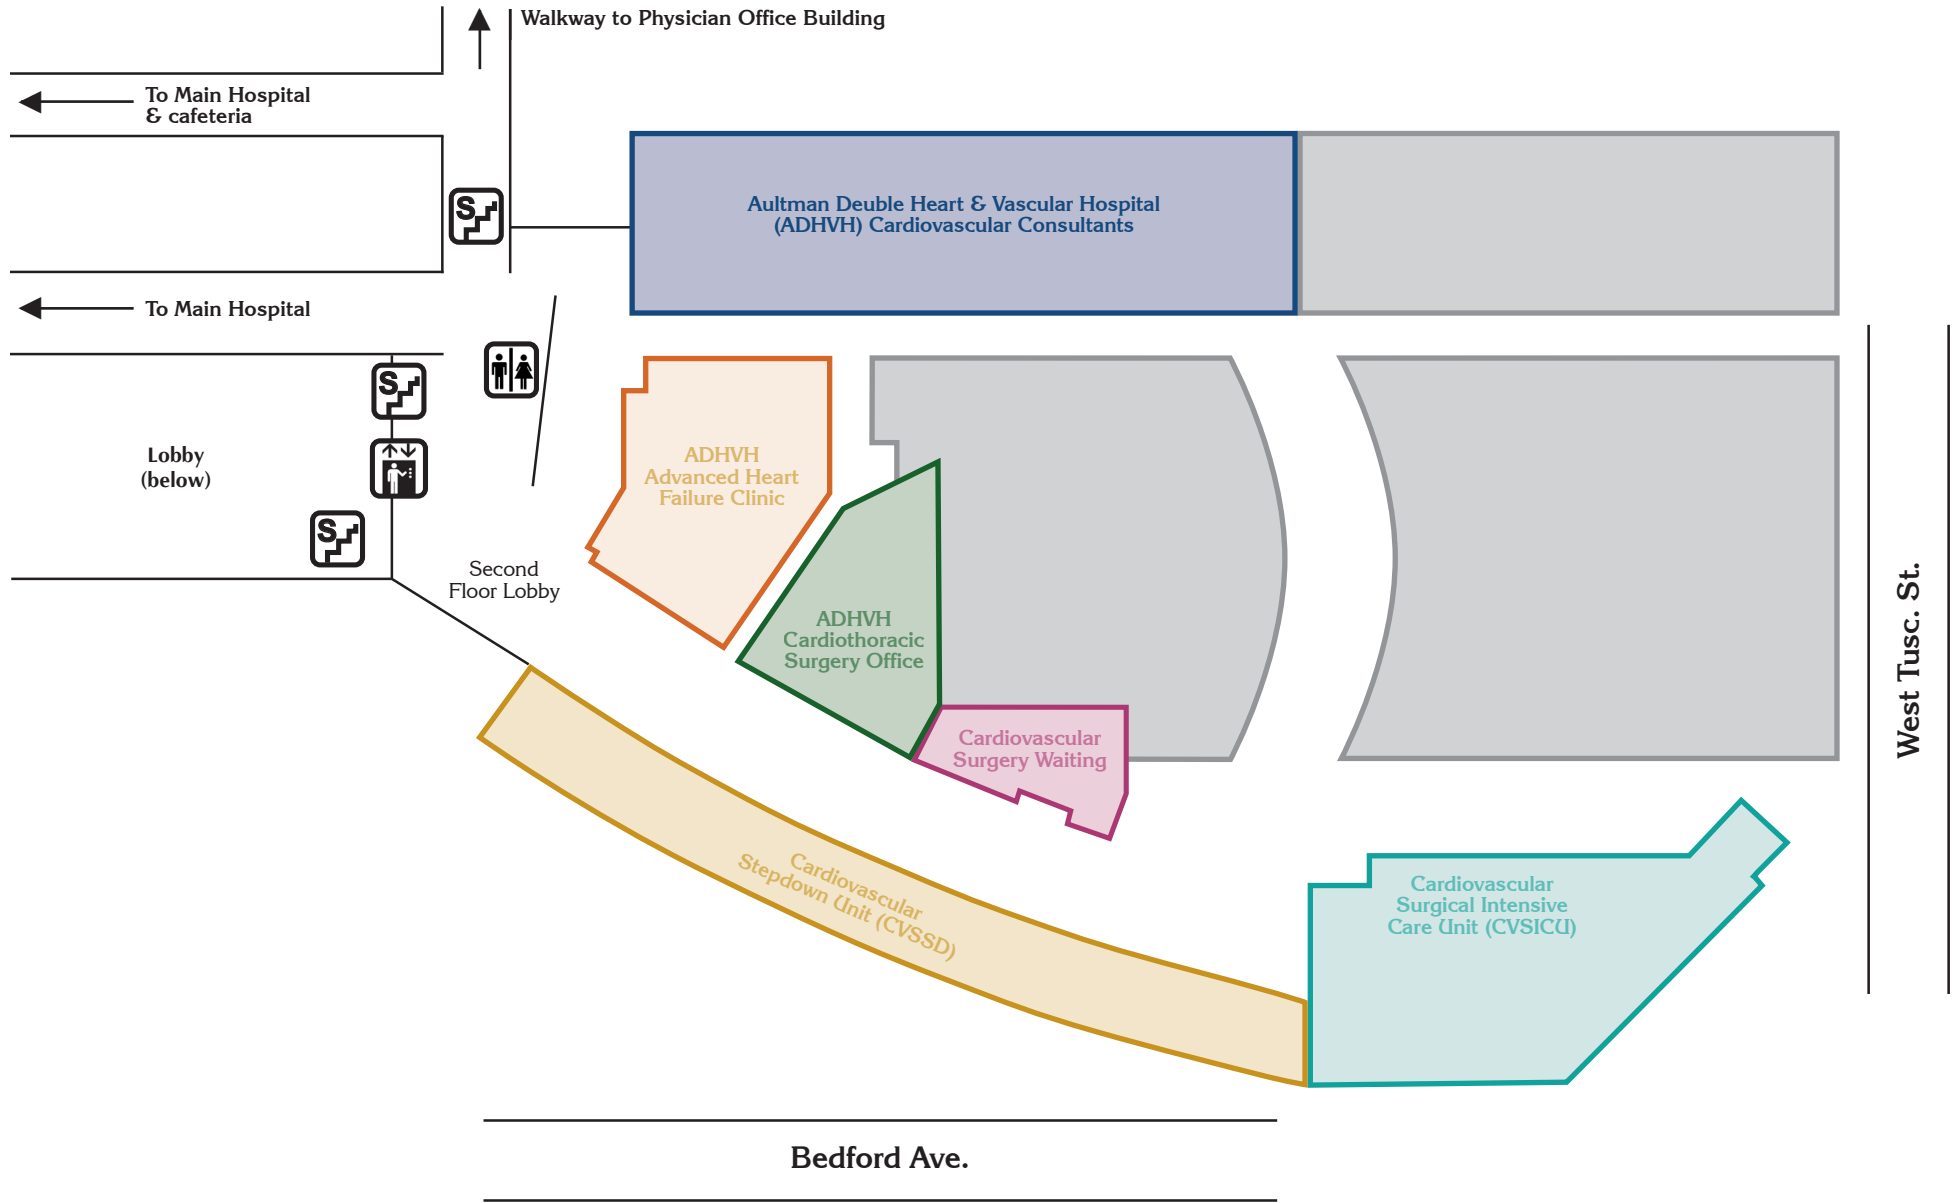

Information Desk

Bedford Entrance

Heart Center Entrance

Heart & Vascular Center

- Ambulatory Cardiac
- Same-Day Surgery
- Echocardiogram
- Stress Testing
- Vascular Ultrasound

Emergency Department

ED Check-in

Emergency Department Waiting Area

Emergency Department Entrance

Bedford Ave.

West Tusc. St.

Bedford Building Second Floor

LEGEND

- Public Elevators
- Public Stairs
- Restroom

Bedford Building Third Floor

LEGEND

- Public Elevators
- Public Stairs
- Restroom

Bedford Building Fourth Floor

LEGEND

- Public Elevators
- Public Stairs
- Restroom

Cancer Center Ground Floor

LEGEND

- Public Elevators
- Public Stairs
- Restroom

Cancer Center First Floor

LEGEND

-  Public Elevators
-  Public Stairs
-  Restroom