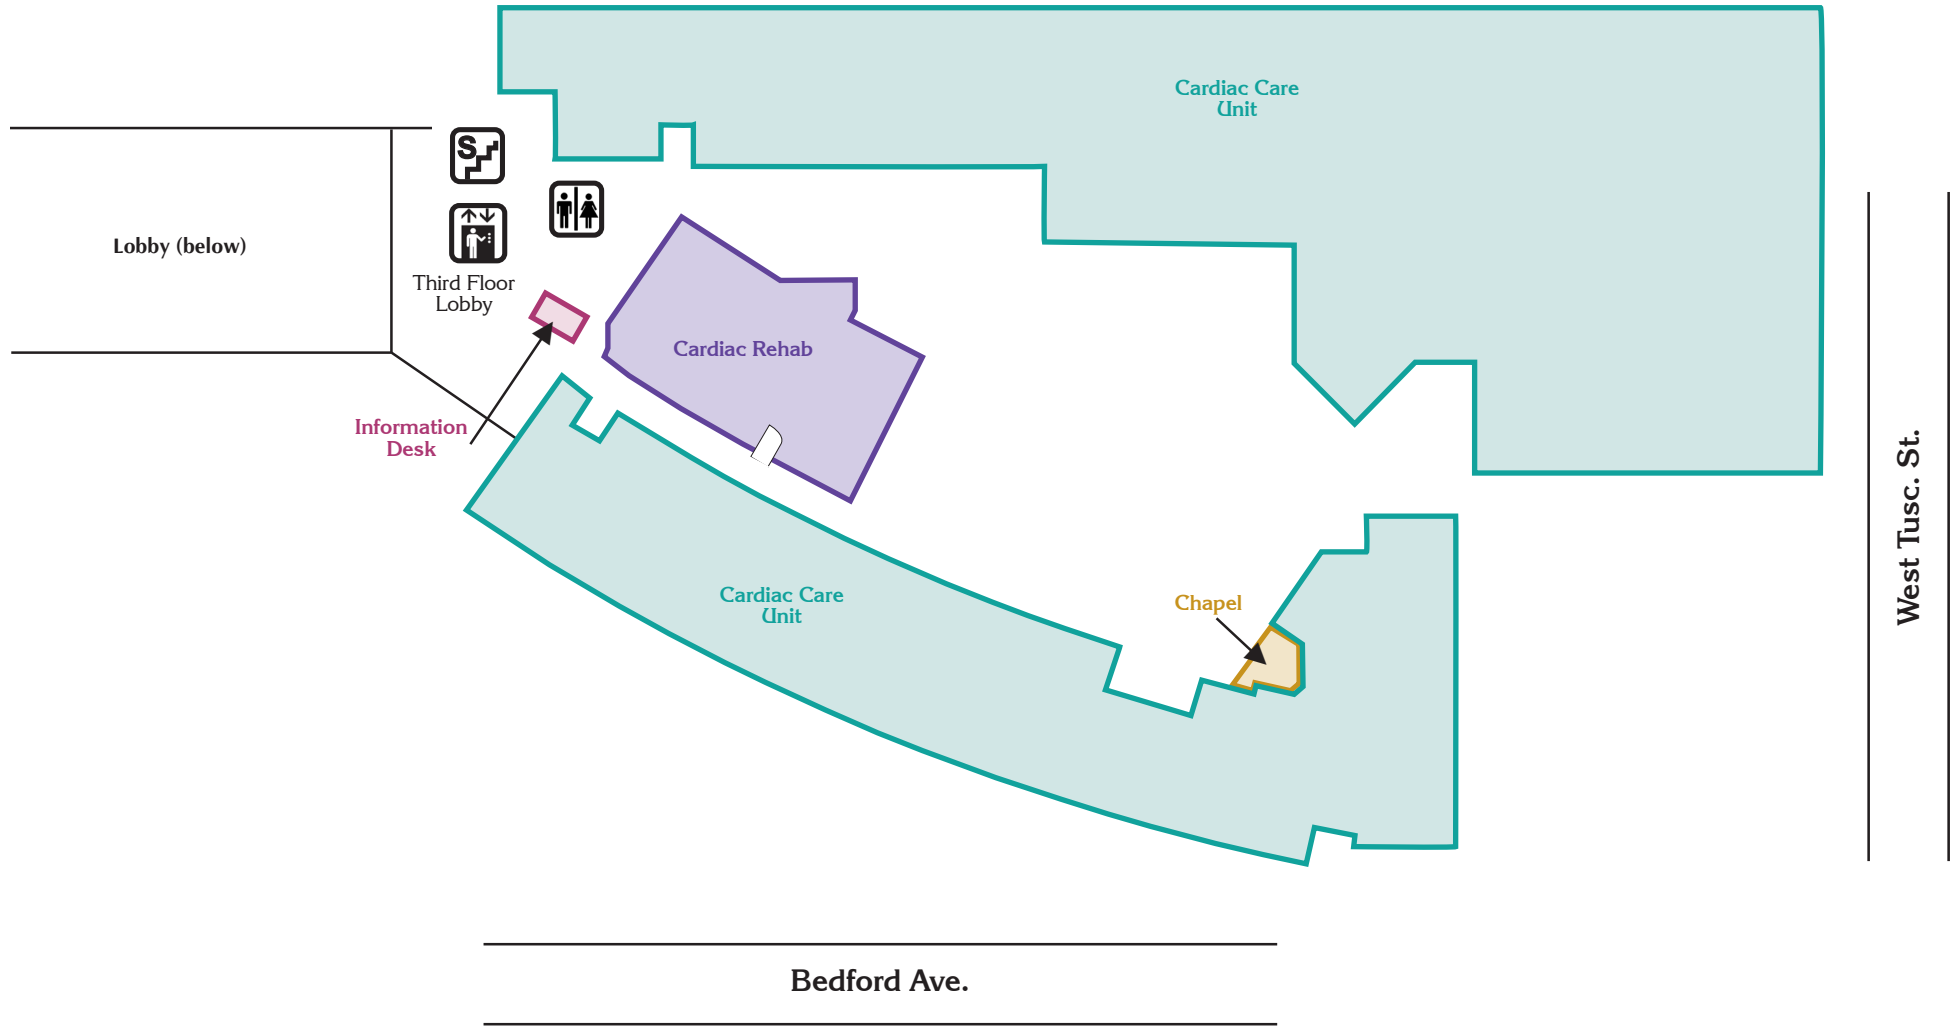

Bedford Building Third Floor

LEGEND

- Public Elevators
- Public Stairs
- Restroom