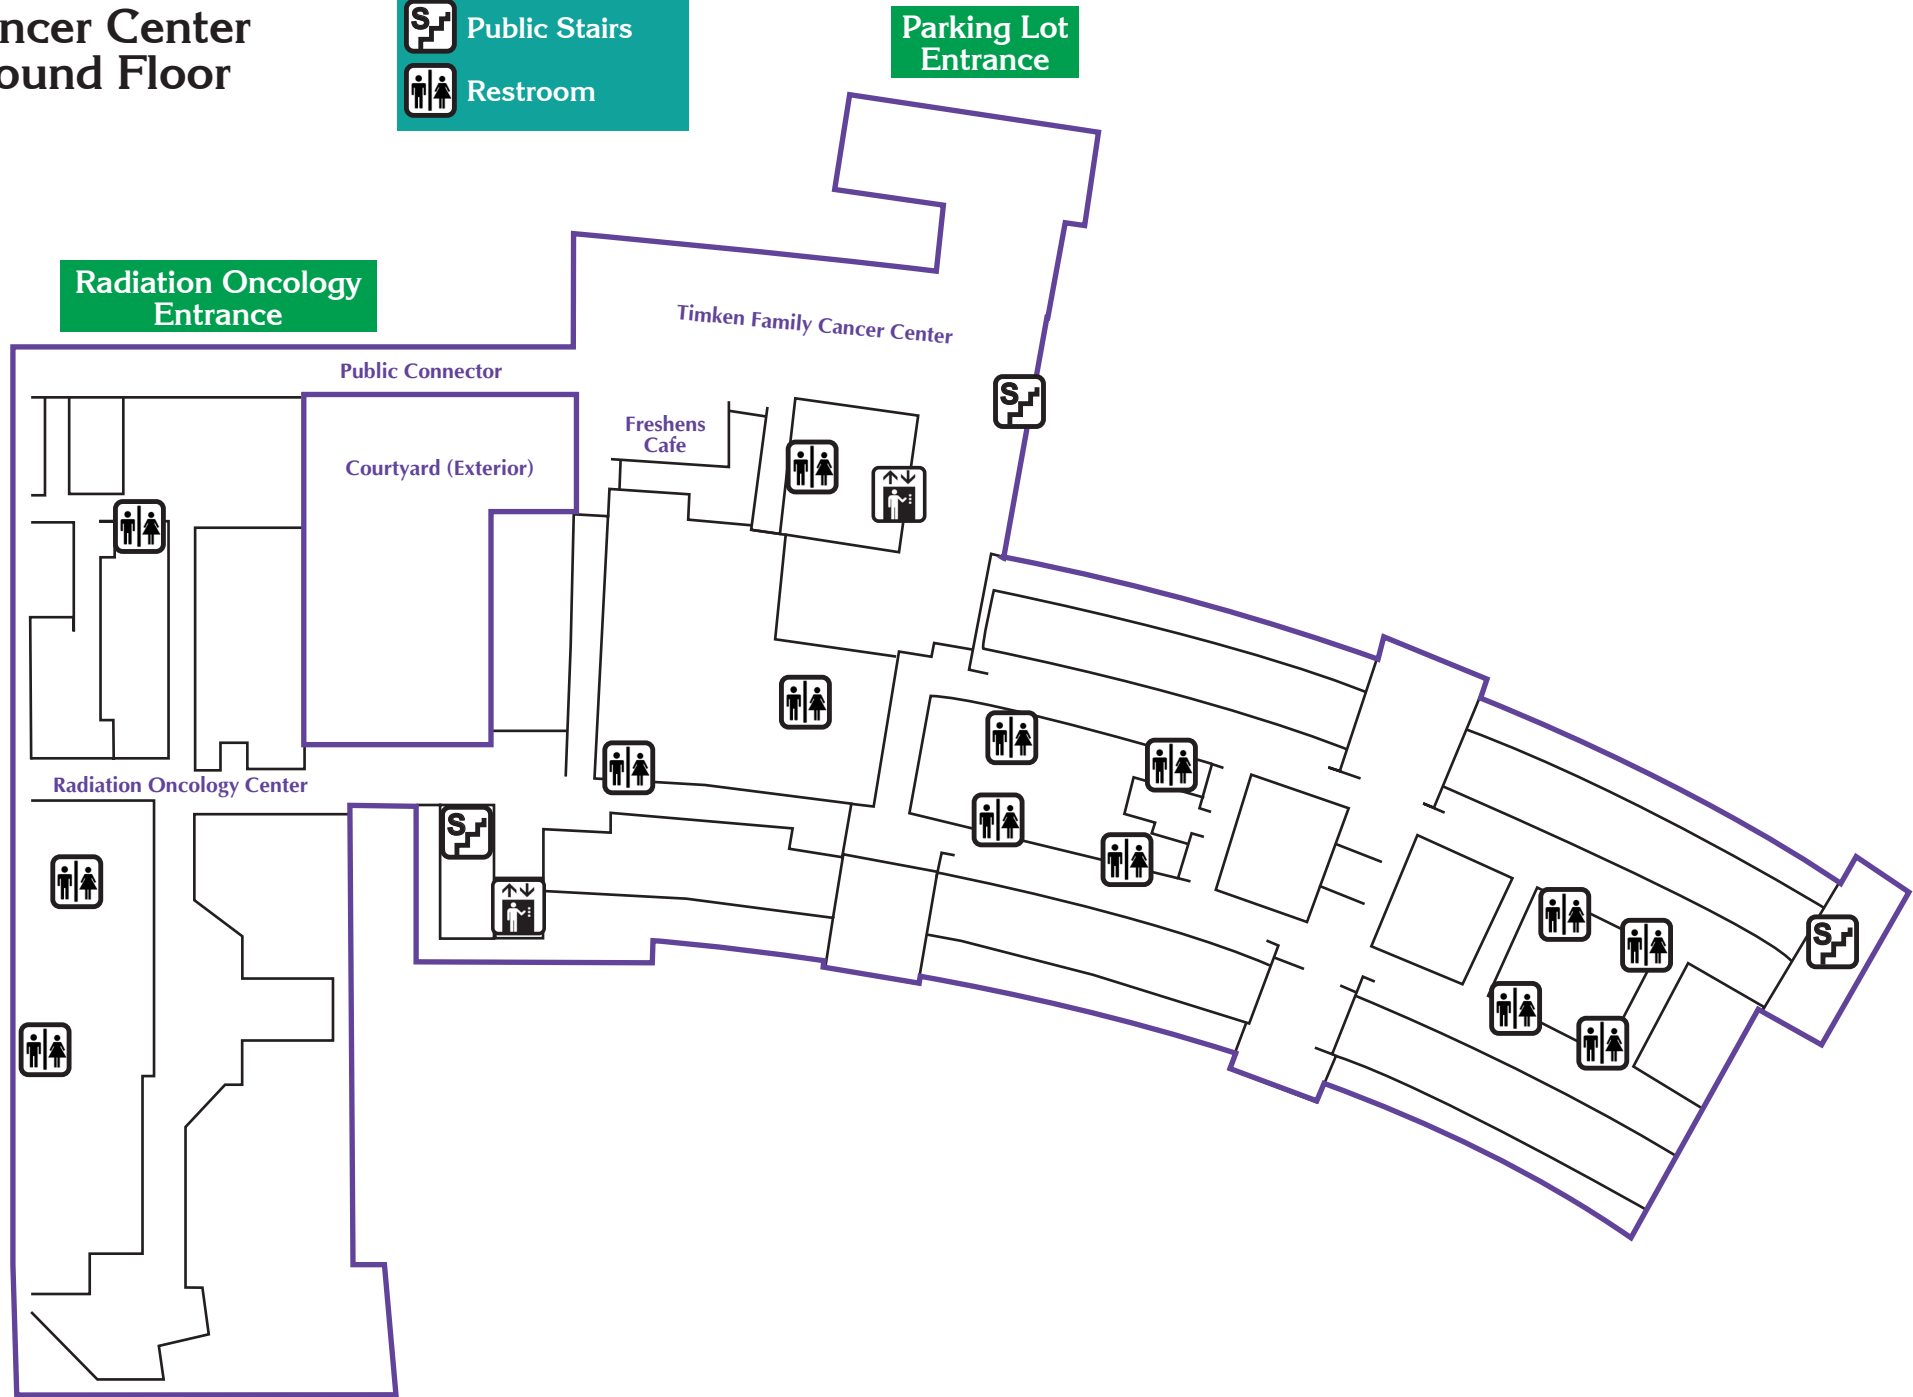

Sixth St.

Sixth St.

↑
Bedford Lobby:
Aultman Deuble Heart
& Vascular Hospital
Aultman Birth Center
Seasons Café

6th Street
Entrance

The Shoppes
Gift Shop
Convenience
Floral Shop
Pharmacy
Boutique

Breast Care Center

Public Stairs

Restroom

Sixth St.

Four North

Waiting Area

Four East

Bedford Ave.

Four South

LEGEND

- Public Elevators
- Public Stairs
- Restroom

Bedford Building Fourth Floor

LEGEND

- Public Elevators
- Public Stairs
- Restroom

Cancer Center Ground Floor

LEGEND

- Public Elevators
- Public Stairs
- Restroom

Cancer Center First Floor

LEGEND

-  Public Elevators
-  Public Stairs
-  Restroom