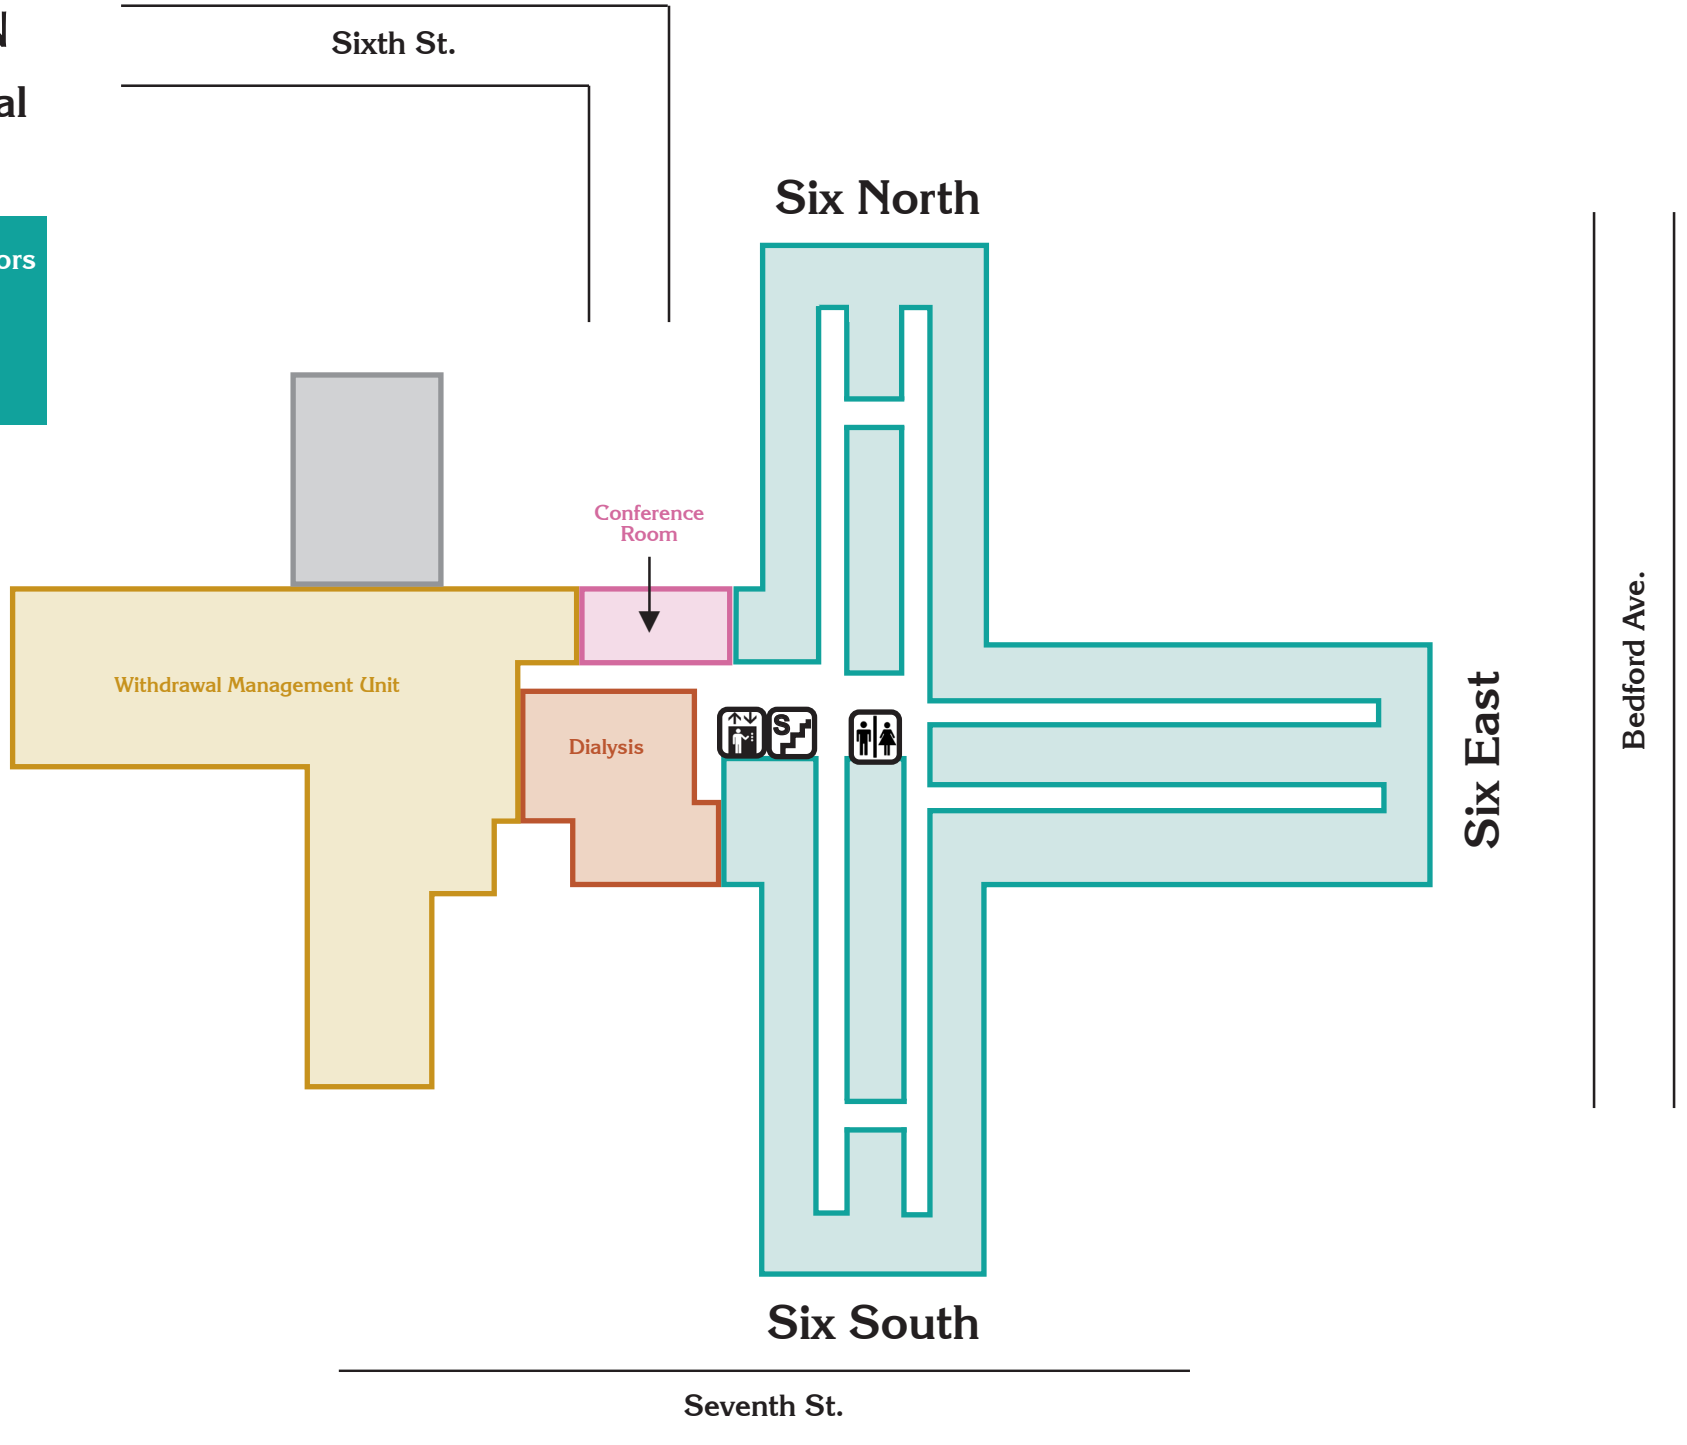

Same-Day Surgery

Pre-Testing

7th Street
Entrance

Stairs & Elevator to Parking Deck

Walkway to Parking Deck

Bedford Ave.

Seventh St.

Main Hospital Second Floor

Public Stairs

Restroom

Sixth St.

Four North

Waiting Area

Four East

Bedford Ave.

Four South

Seventh St.

Main Hospital Fifth Floor

LEGEND

-  Public Elevators
-  Public Stairs
-  Restroom

Seventh St.

Bedford Ave.

Main Hospital Sixth Floor

LEGEND

-  Public Elevators
-  Public Stairs
-  Restroom

Bedford Building First Floor

LEGEND

- Public Elevators
- Public Stairs
- Restroom

To Main Hospital and Starbucks Seasons Café, use elevator button 1R.

Lobby