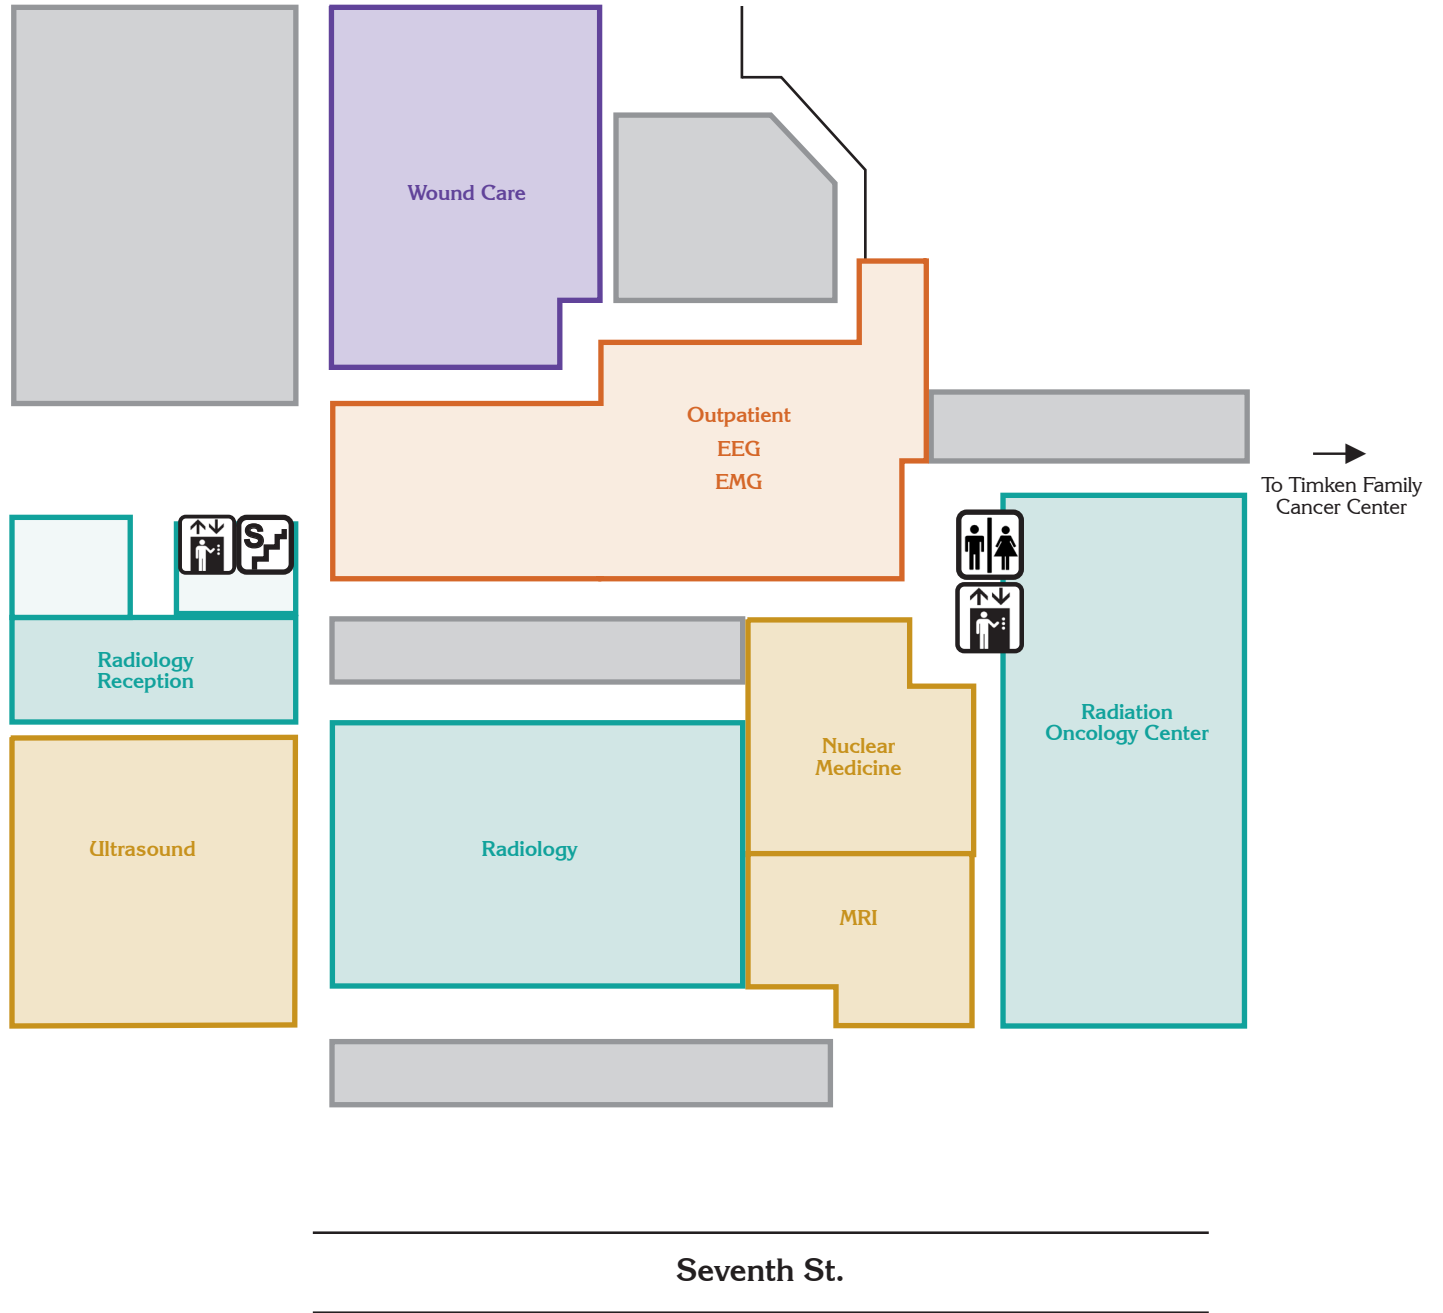

Main Hospital Ground Floor

LEGEND

 Public Elevators

 Public Stairs

 Restroom

Main Hospital First Floor *Main Level*

LEGEND

- Public Elevators
- Public Stairs
- Restroom

Admitting Office

Information Desk

Release of Information

Medical Records

Patient Accounts Payment Window

Elevator to Cafeteria (2nd floor)

Generations Program

Outpatient Lab

Same-Day Surgery

Pre-Testing

7th Street
Entrance

Stairs & Elevator to Parking Deck

Walkway to Parking Deck

Bedford Ave.

Seventh St.

Main Hospital Second Floor

Cancer Center First Floor

LEGEND

-  Public Elevators
-  Public Stairs
-  Restroom